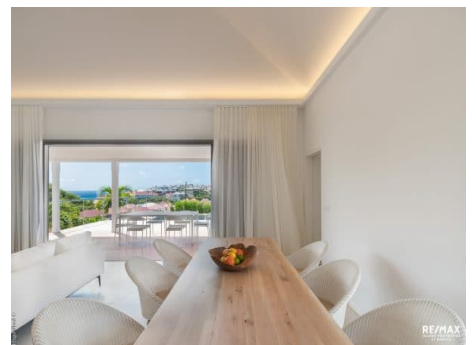

VILLA SHELL BEACH

From 6,500 $ / Week

Gustavia - 2 Bedroom(s)

RE/MAX
ISLAND PROPERTIES
ST BARTHS

GALLERY

<https://remax-stbarths.com>

reservations@remax-stbarths.com | Tel: +590 590 297 820 | 55 Rue Samuel Fahlberg - Gustavia 97133 St Barthélemy