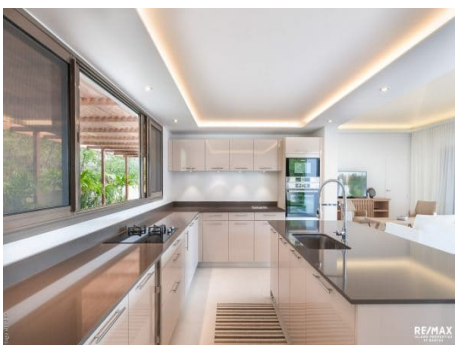

VILLA SHELL BEACH

From 6,500 $ / Week

Gustavia - 2 Bedroom(s)

RE/MAX
ISLAND PROPERTIES
ST BARTHS

GALLERY

<https://remax-stbarths.com>

reservations@remax-stbarths.com | Tel: +590 590 297 820 | 55 Rue Samuel Fahlberg - Gustavia 97133 St Barthélemy